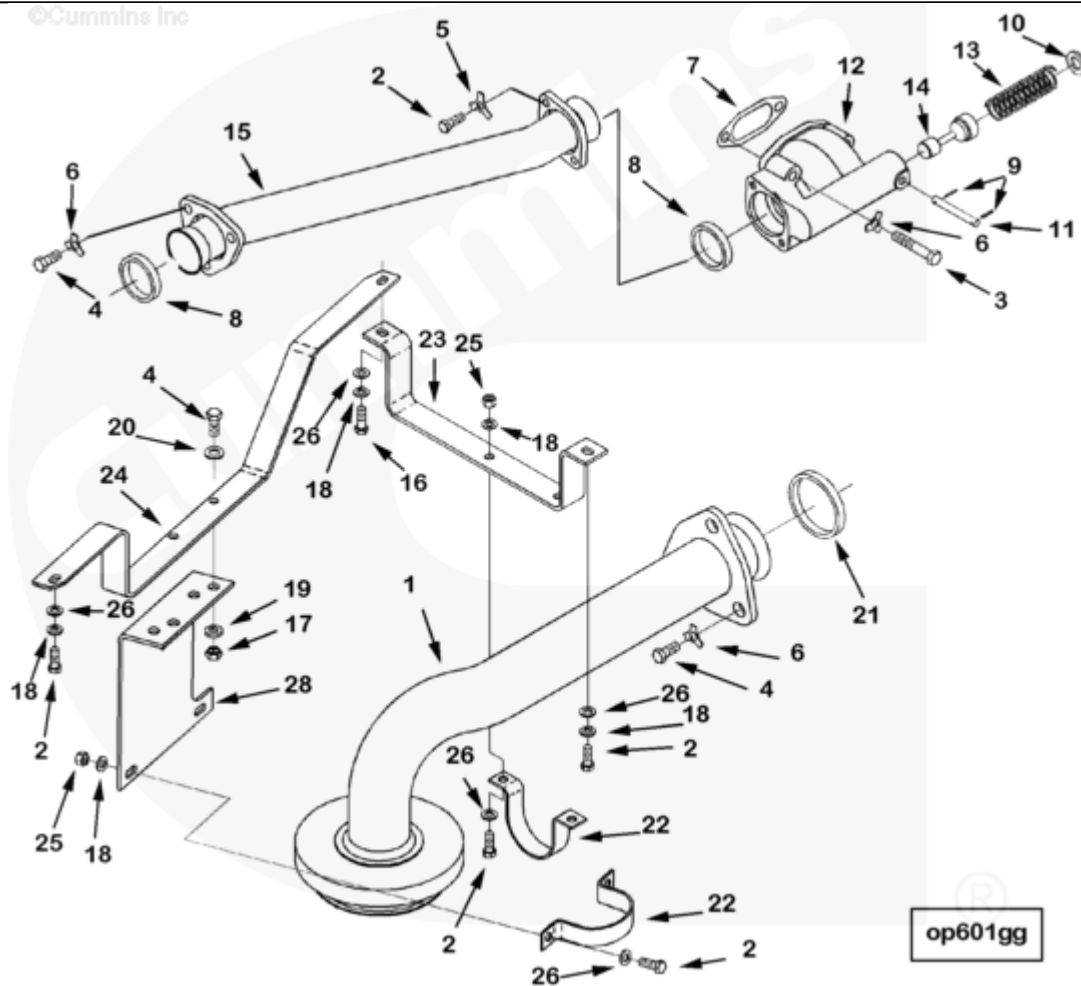

[SMALL](#) | [MEDIUM](#) | [LARGE](#)

Cart	Ref No	Part Number	Part Description	Required	Remarks
View My Cart					
		OP6708-01	Oil Pan		Lube oil pump tubing required...(More)
					for rear center sump oil pan
					and high capacity (subbase
					type) oil pan, with lube oil